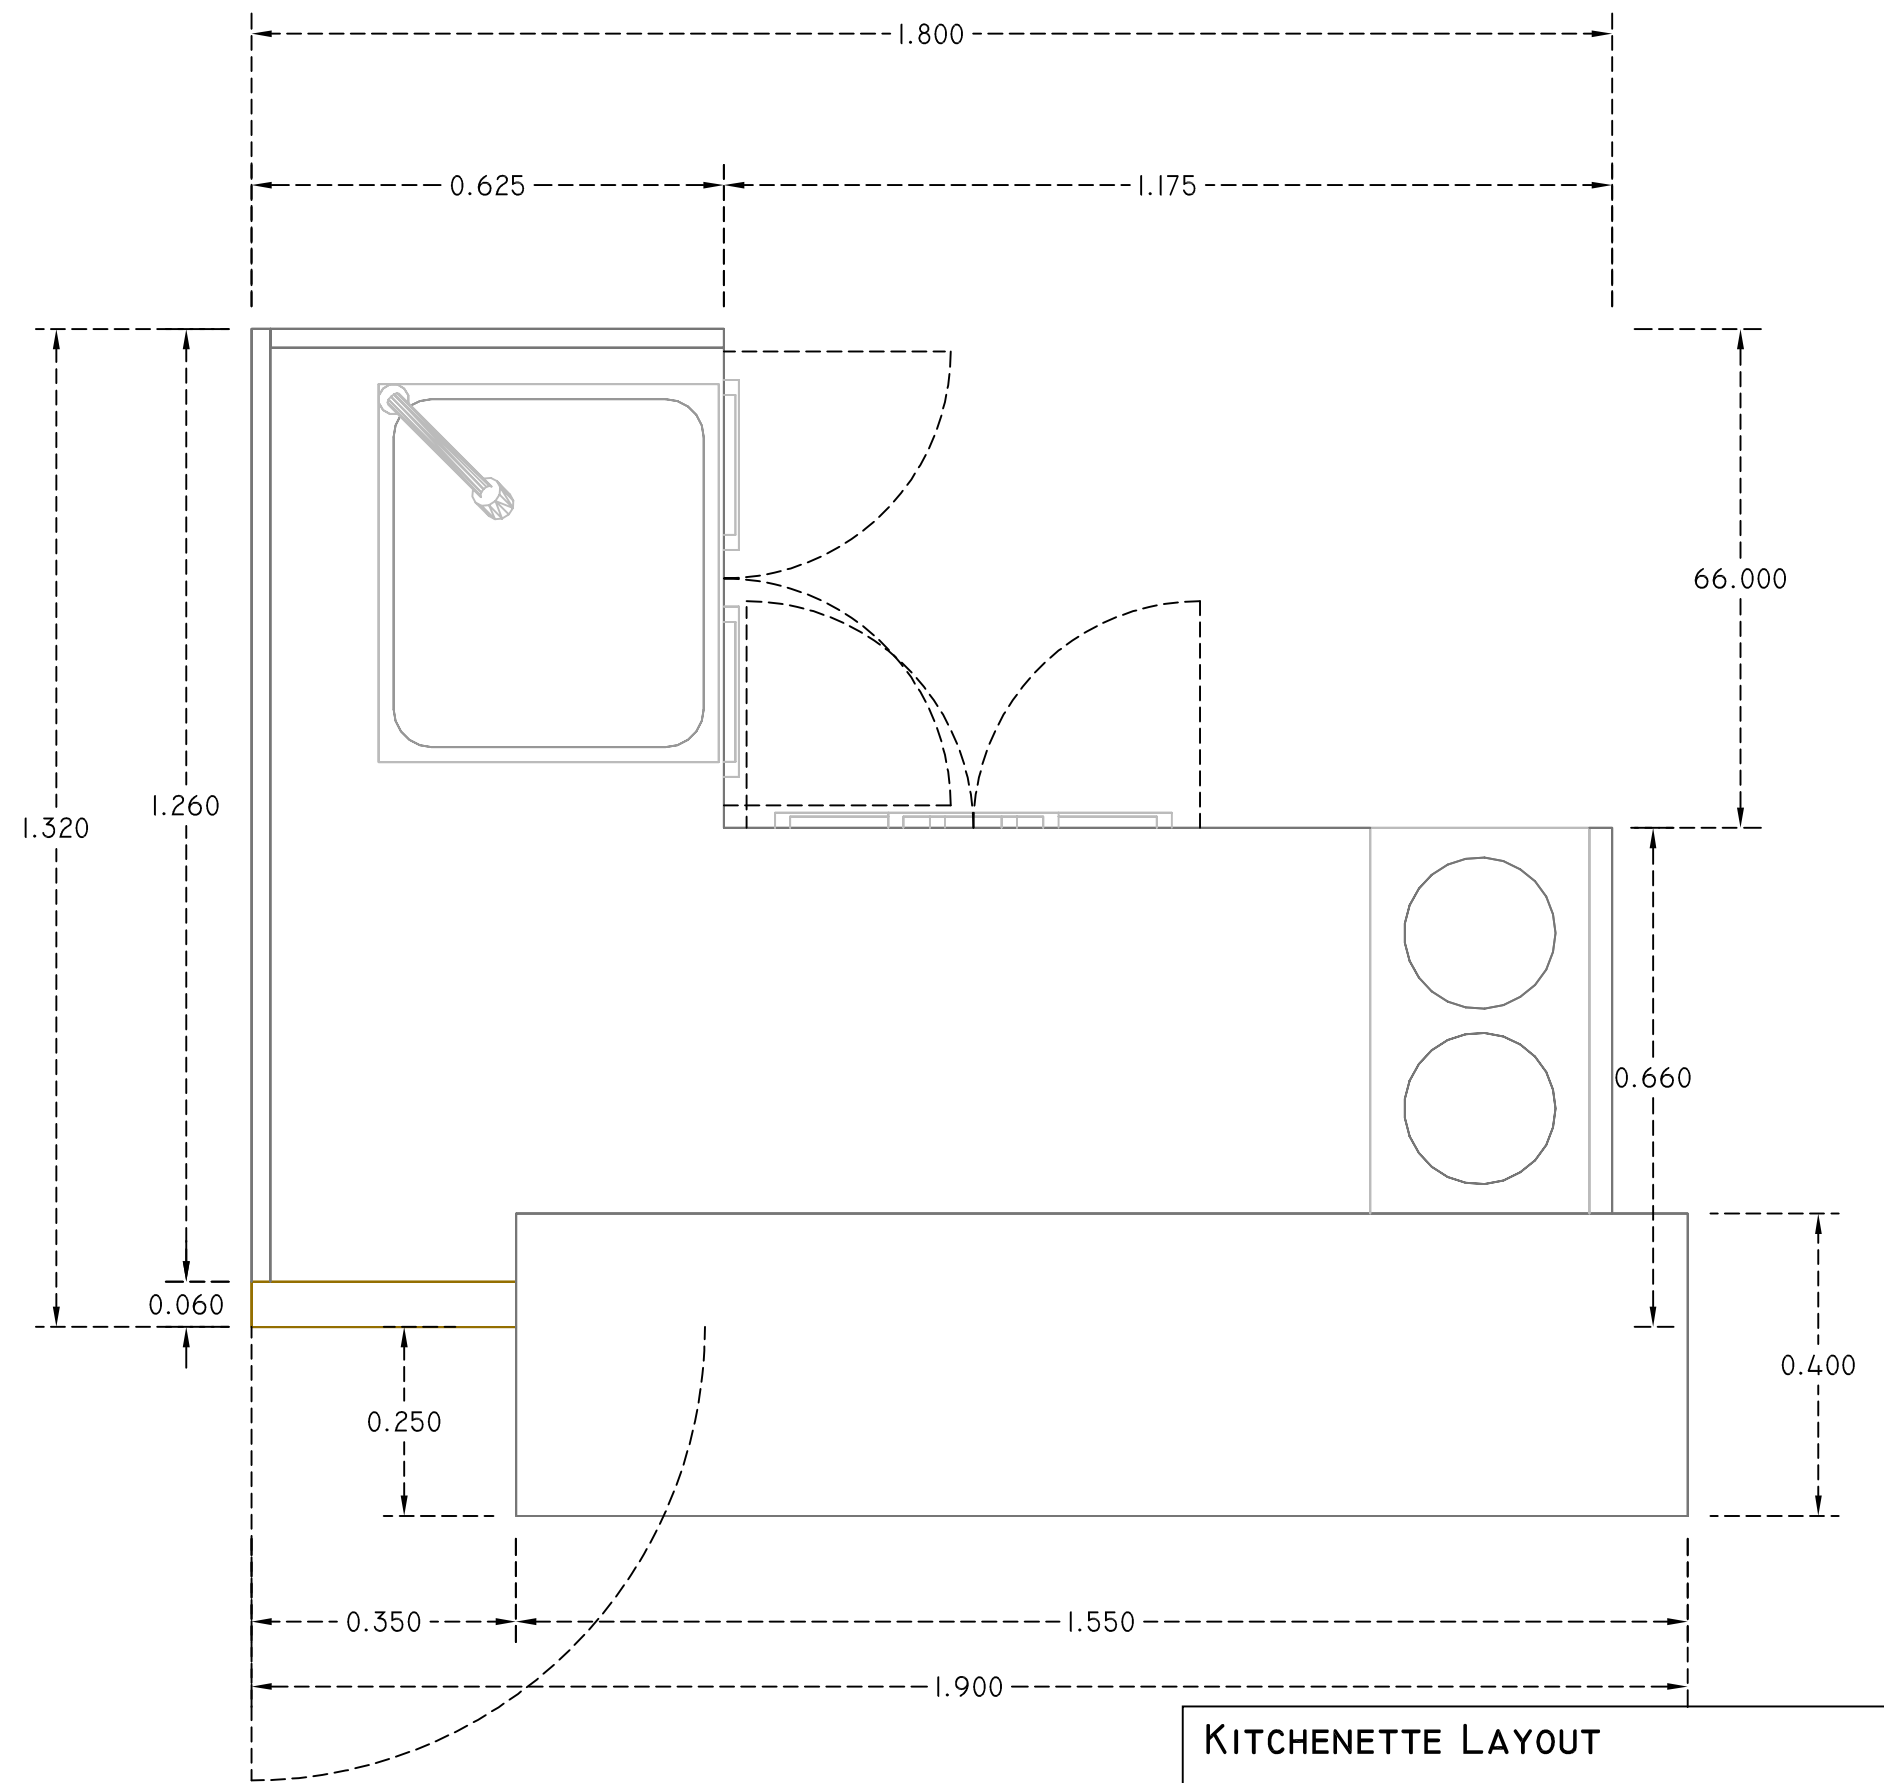

- MATERIAL NOTES:
1. EXTERIOR TEAK VENEER/PLYWOOD
STAINED MEDIUM NATURAL COLOR
2. SKIRTING STAINED DARK
3. INTERIOR IN GRAY LAMINATE

FLUSH

EXTERIOR IN
TEAK PLYWOOD

DOOR

TEAK PLYWOOD PANELS

KITCHENETTE ISOMETRIC
SLD 13A - MR TONY'S CONDOMINIUM

KITCHENETTE ISOMETRIC
SLD 13A - MR TONY'S CONDOMINIUM

KITCHENETTE LAYOUT
 SLD 13A - MR TONY'S CONDOMINIUM

KITCHENETTE FRONT ELEVATION
SLD 13A - MR TONY'S CONDOMINIUM

KITCHENETTE SIDE ELEVATION
 SLD 13A - MR TONY'S CONDOMINIUM