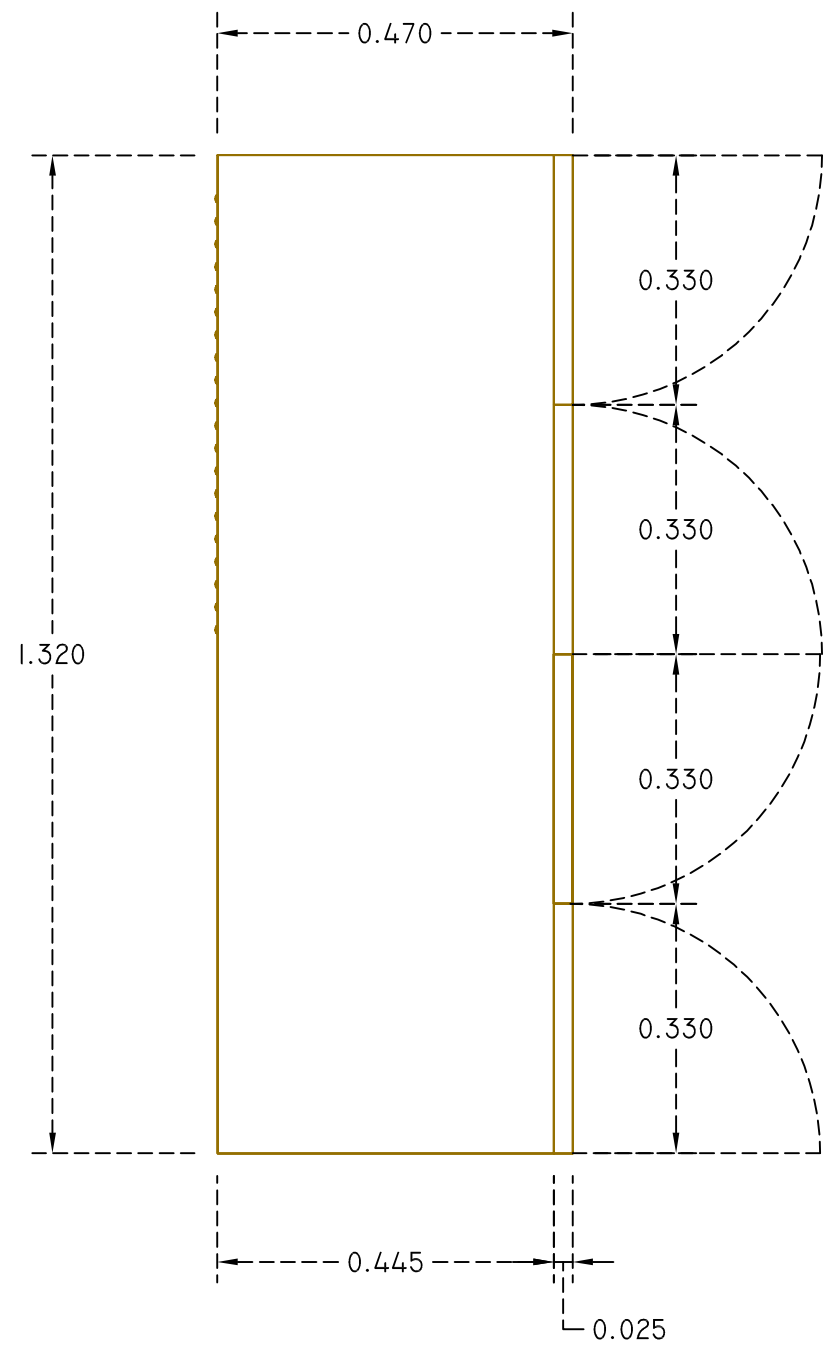

- MATERIAL NOTES:
1. EXTERIOR TEAK VENEER/PLYWOOD
STAINED MEDIUM NATURAL COLOR
2. SKIRTING STAINED DARK
3. INTERIOR IN GRAY LAMINATE

FLUSH

EXTERIOR IN
TEAK PLYWOOD

DOOR

TEAK PLYWOOD PANELS

KITCHENETTE ISOMETRIC
SLD 13A - MR TONY'S CONDOMINIUM

KITCHENETTE ISOMETRIC
SLD 13A - MR TONY'S CONDOMINIUM

KITCHENETTE LAYOUT
 SLD 13A - MR TONY'S CONDOMINIUM

KITCHENETTE FRONT ELEVATION
SLD 13A - MR TONY'S CONDOMINIUM

KITCHENETTE SIDE ELEVATION
 SLD 13A - MR TONY'S CONDOMINIUM