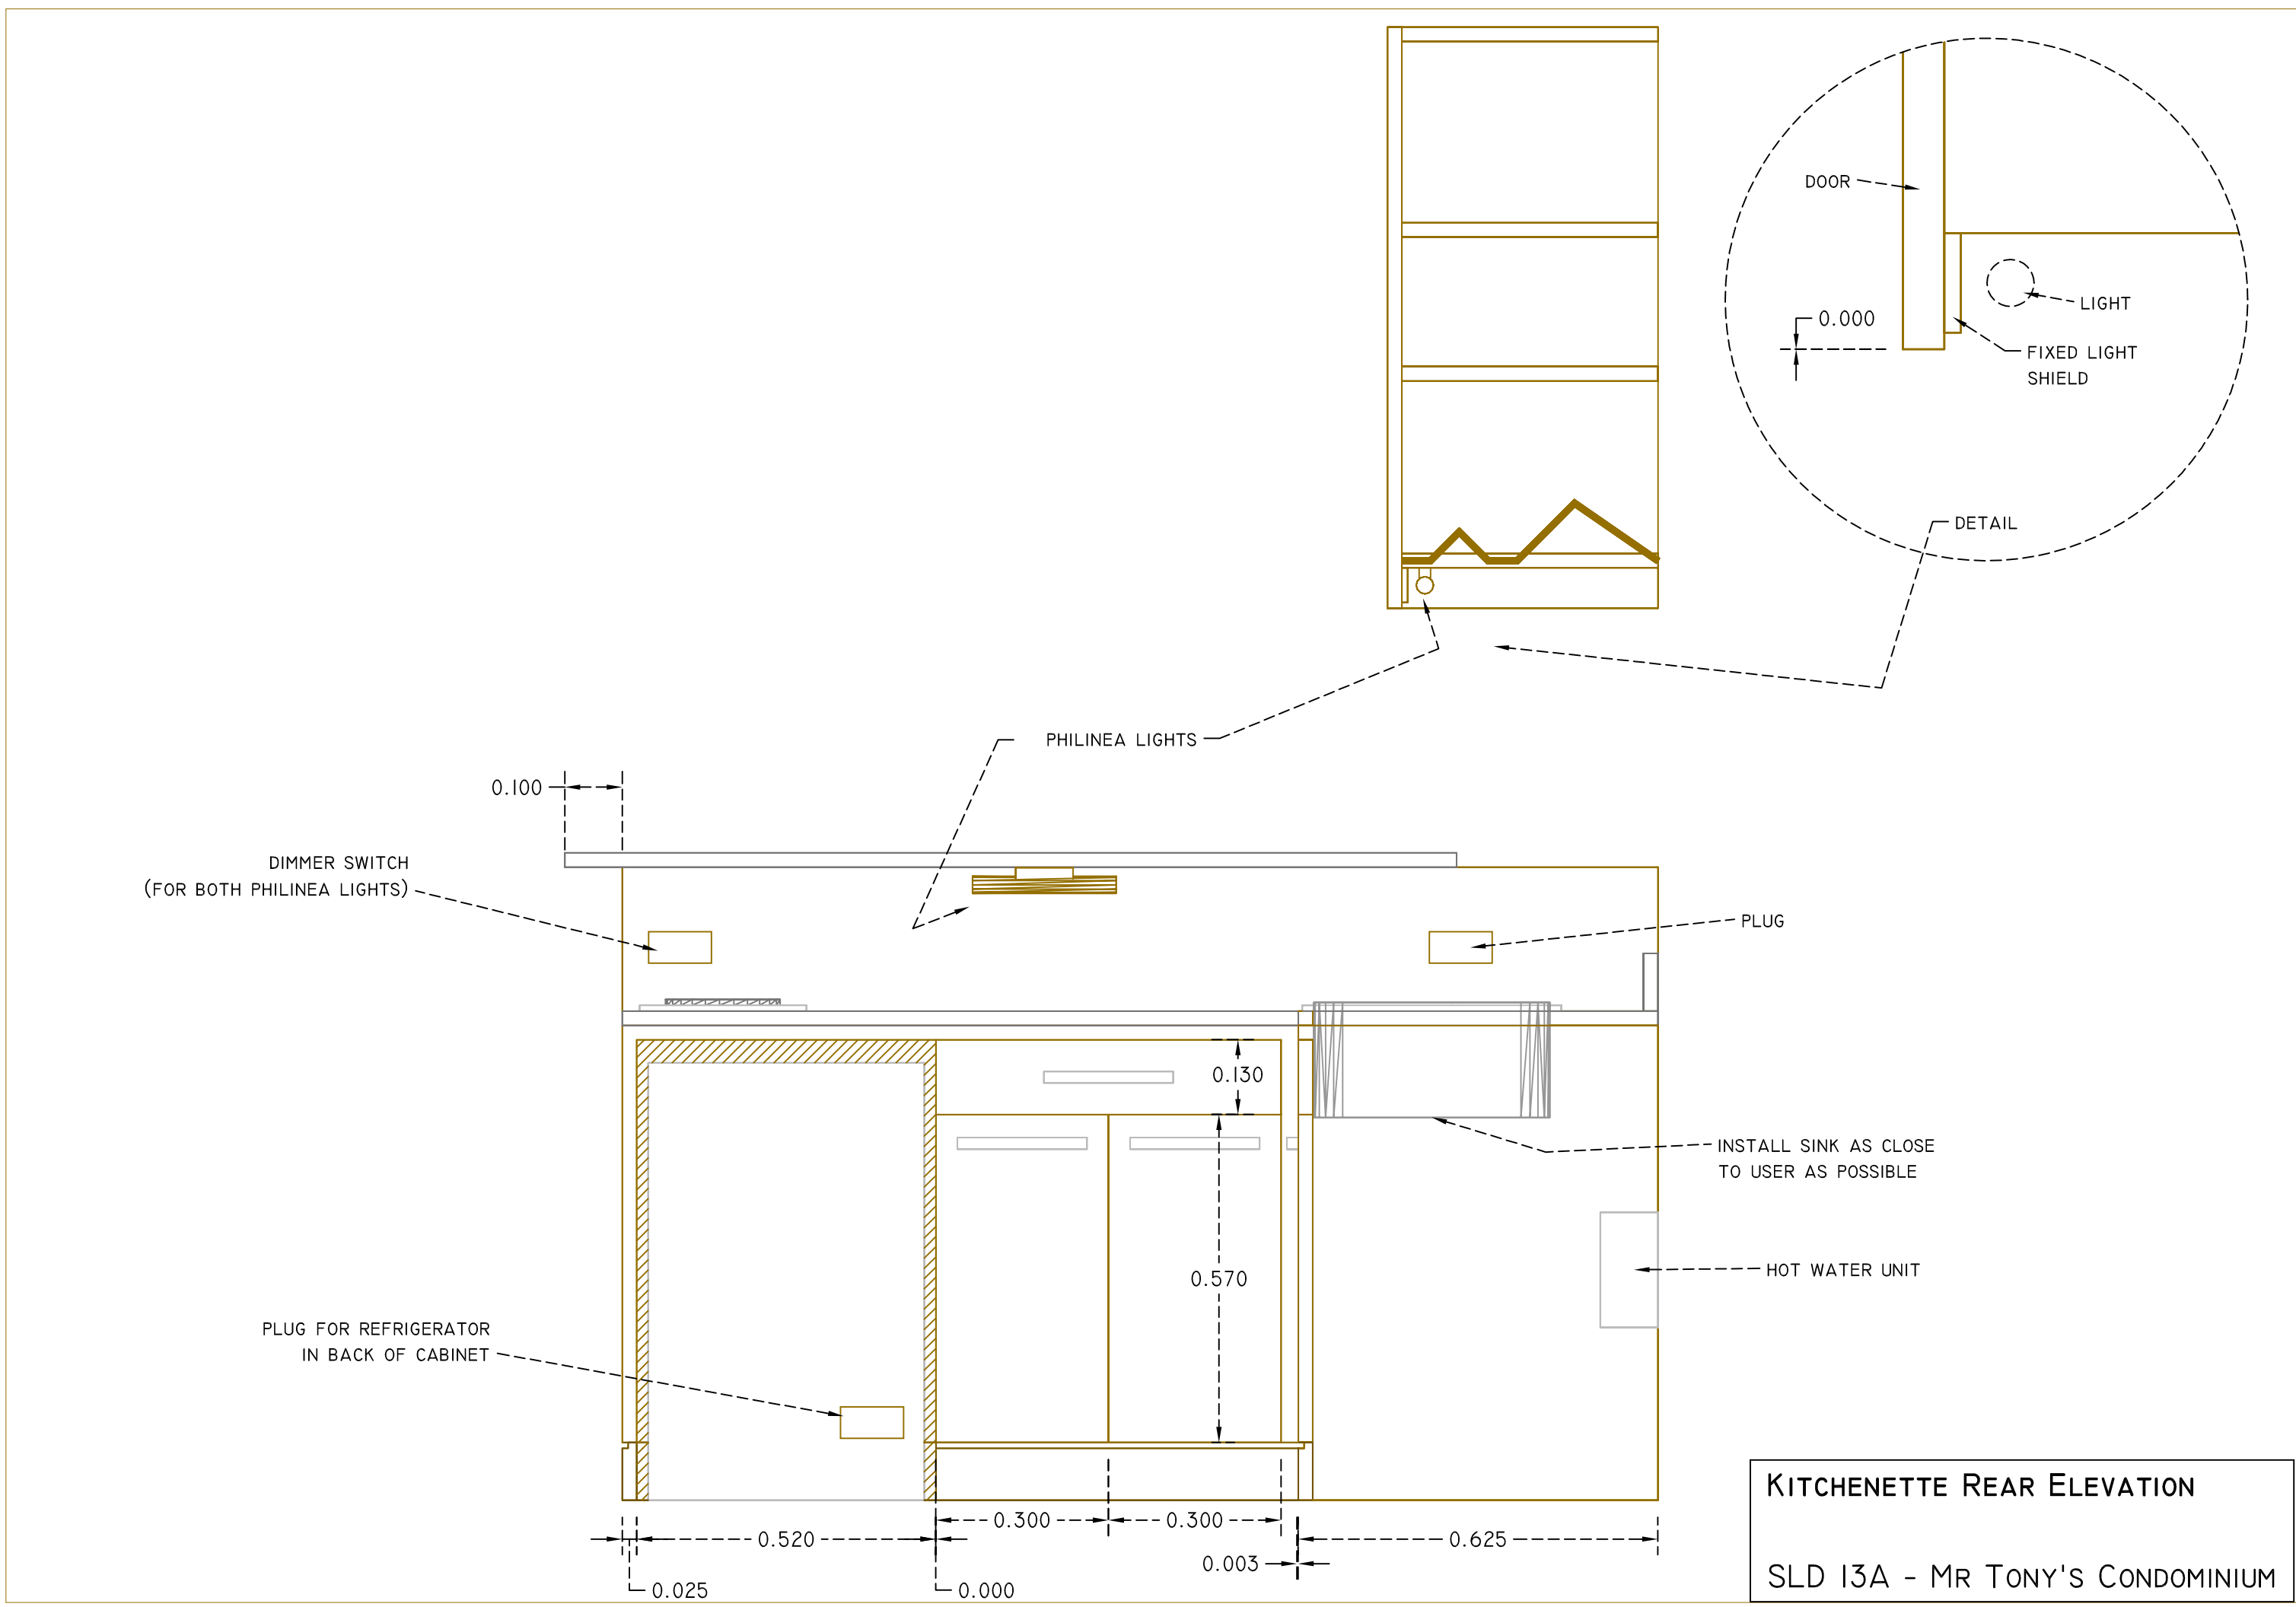

- MATERIAL NOTES:
1. EXTERIOR TEAK VENEER/PLYWOOD
STAINED MEDIUM NATURAL COLOR
2. SKIRTING STAINED DARK
3. INTERIOR IN GRAY LAMINATE

FLUSH

EXTERIOR IN
TEAK PLYWOOD

DOOR

TEAK PLYWOOD PANELS

KITCHENETTE ISOMETRIC
SLD 13A - MR TONY'S CONDOMINIUM

KITCHENETTE ISOMETRIC
SLD 13A - MR TONY'S CONDOMINIUM

KITCHENETTE LAYOUT
 SLD 13A - MR TONY'S CONDOMINIUM

KITCHENETTE FRONT ELEVATION
SLD 13A - MR TONY'S CONDOMINIUM

KITCHENETTE SIDE ELEVATION
 SLD 13A - MR TONY'S CONDOMINIUM