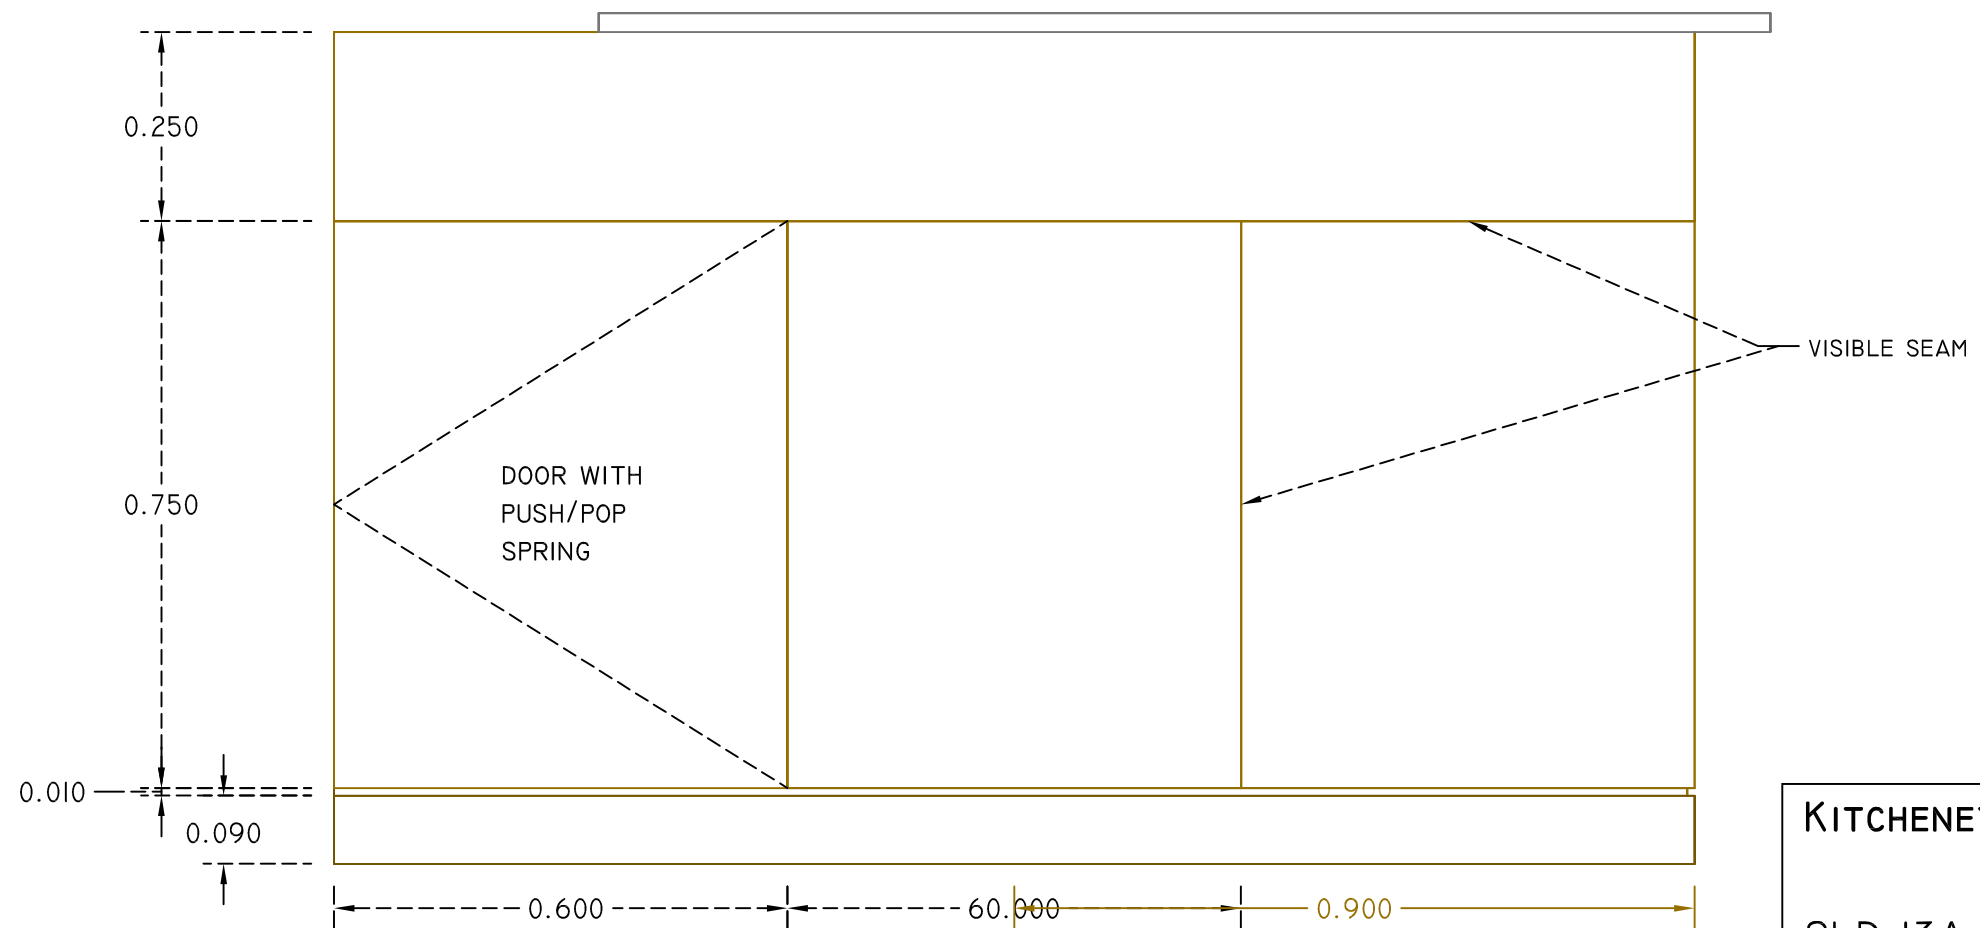

- MATERIAL NOTES:
1. EXTERIOR TEAK VENEER/PLYWOOD
STAINED MEDIUM NATURAL COLOR
2. SKIRTING STAINED DARK
3. INTERIOR IN GRAY LAMINATE

FLUSH

EXTERIOR IN
TEAK PLYWOOD

DOOR

TEAK PLYWOOD PANELS

KITCHENETTE ISOMETRIC
SLD 13A - MR TONY'S CONDOMINIUM

KITCHENETTE ISOMETRIC
SLD 13A - MR TONY'S CONDOMINIUM

KITCHENETTE LAYOUT
 SLD 13A - MR TONY'S CONDOMINIUM

KITCHENETTE FRONT ELEVATION
SLD 13A - MR TONY'S CONDOMINIUM

KITCHENETTE SIDE ELEVATION
 SLD 13A - MR TONY'S CONDOMINIUM