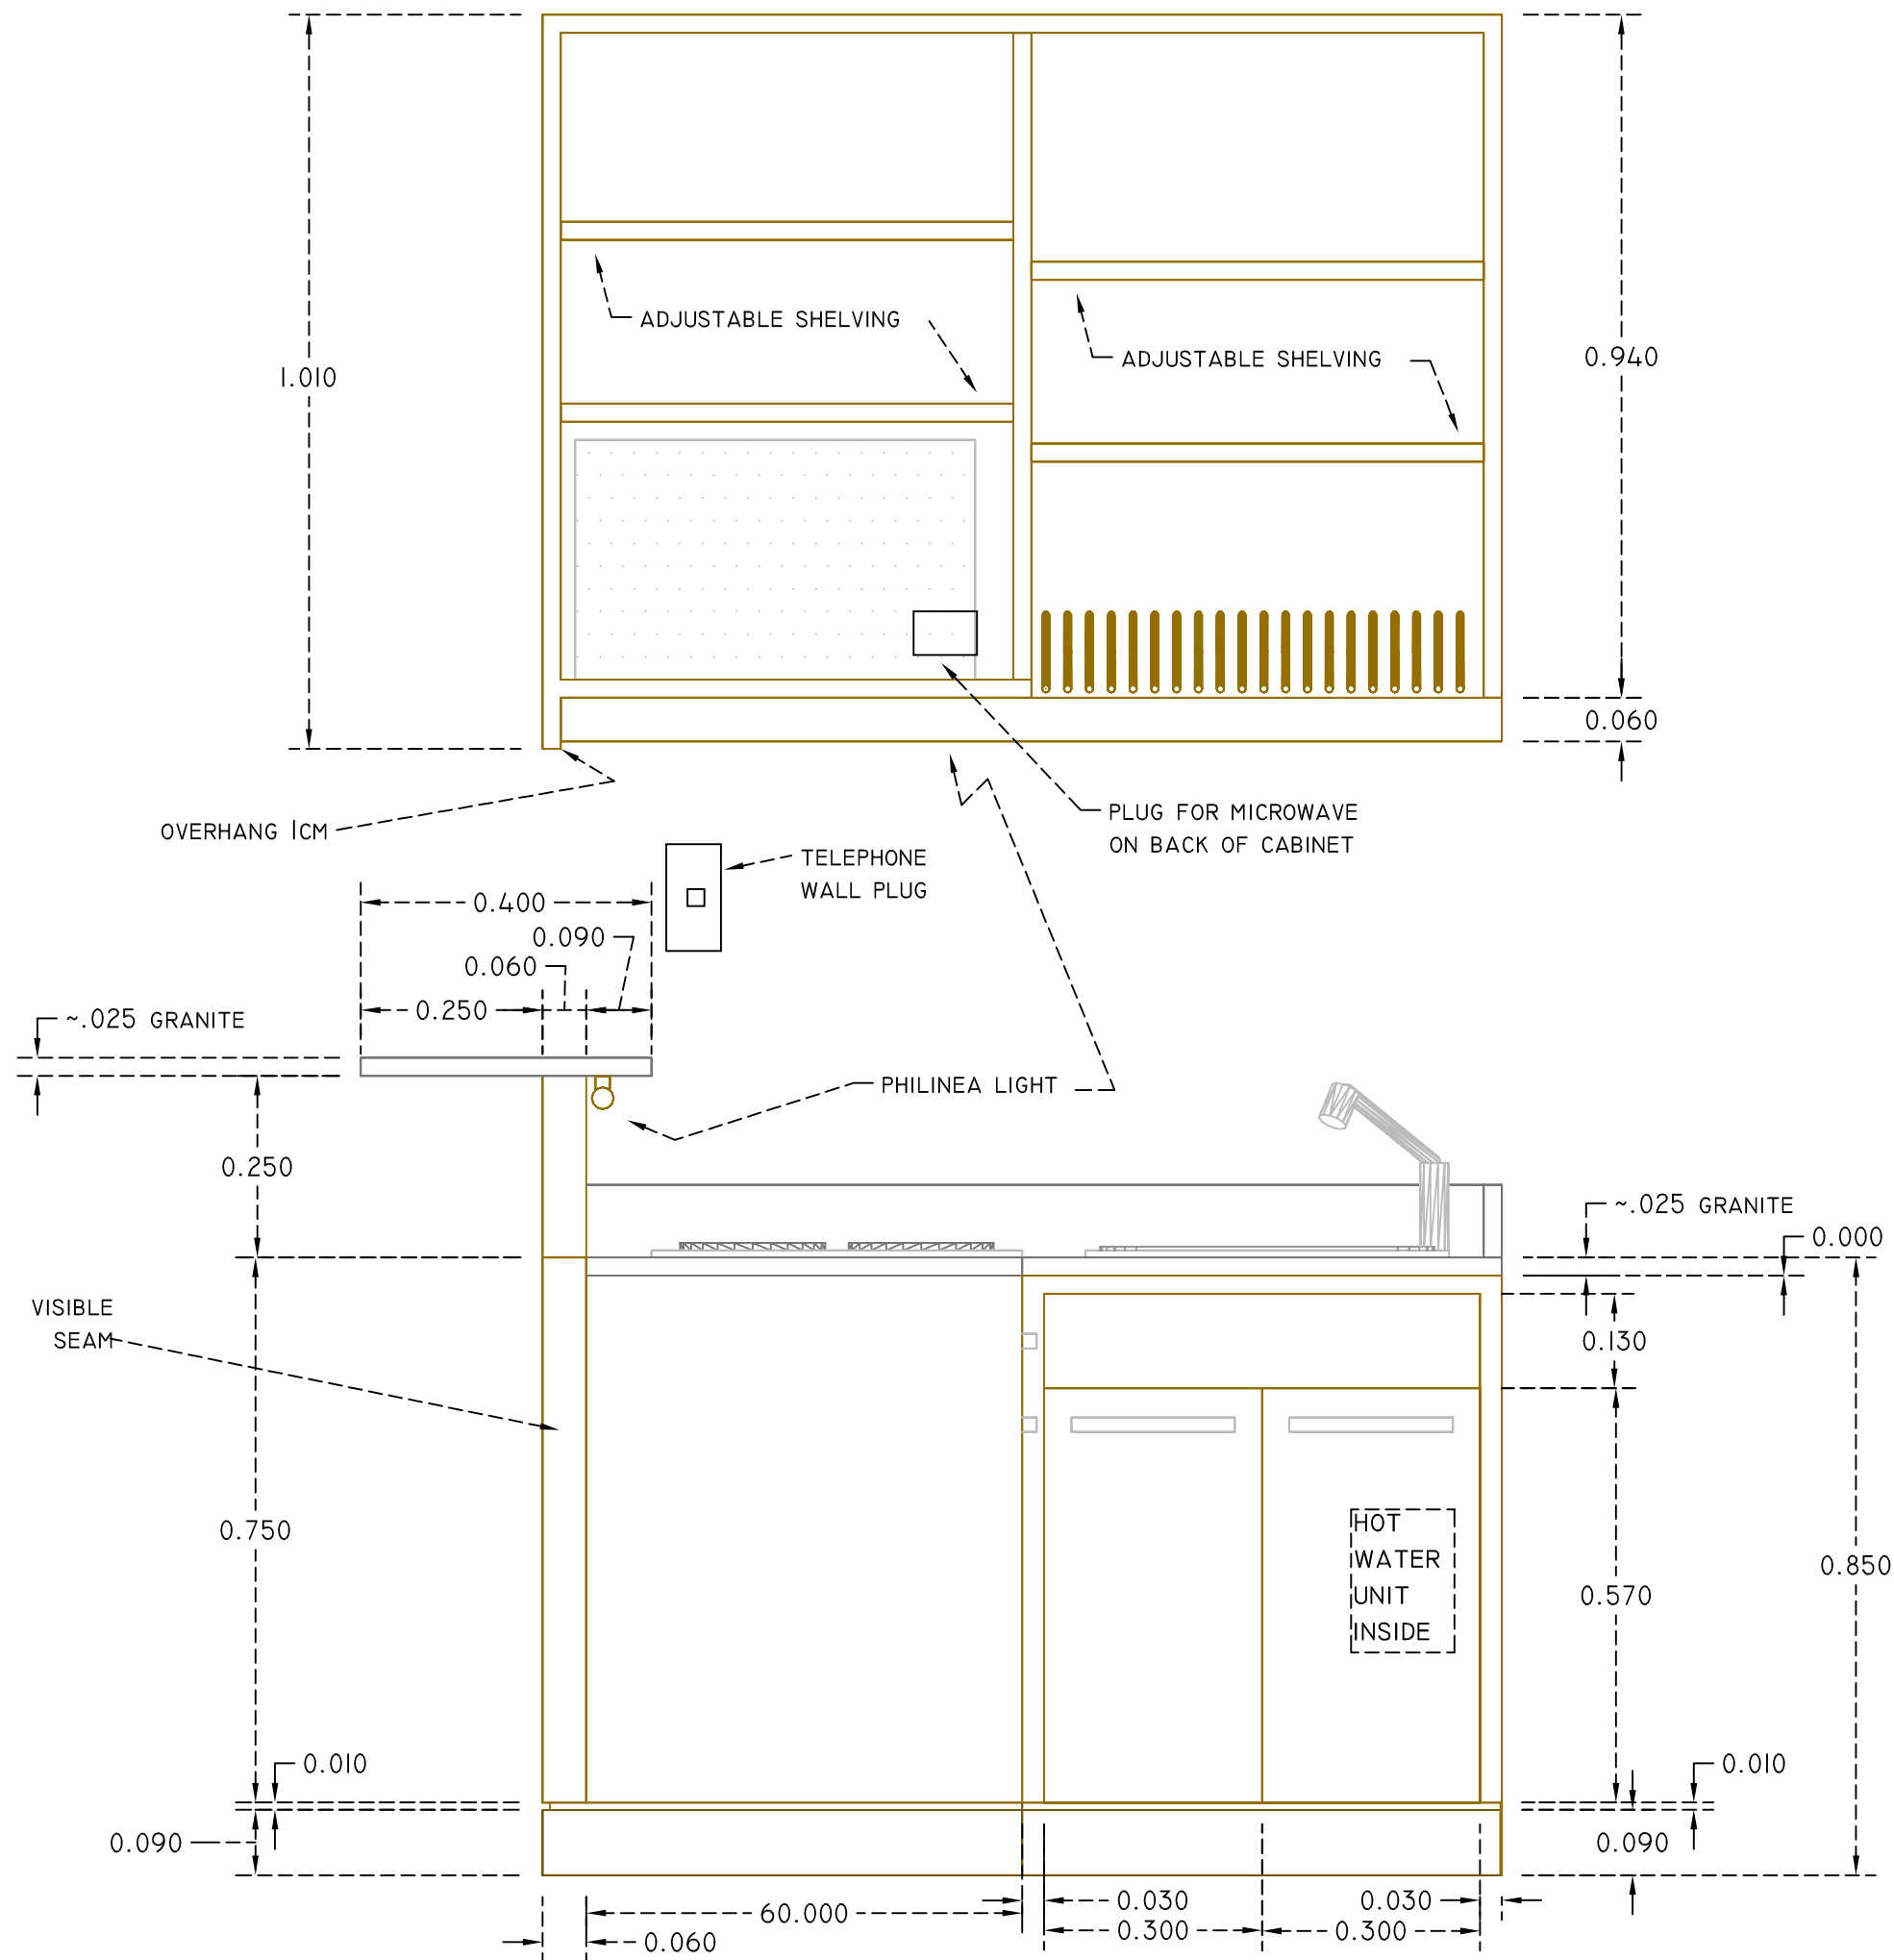

- MATERIAL NOTES:
1. EXTERIOR TEAK VENEER/PLYWOOD
STAINED MEDIUM NATURAL COLOR
2. SKIRTING STAINED DARK
3. INTERIOR IN GRAY LAMINATE

FLUSH

EXTERIOR IN
TEAK PLYWOOD

DOOR

TEAK PLYWOOD PANELS

KITCHENETTE ISOMETRIC
SLD 13A - MR TONY'S CONDOMINIUM

KITCHENETTE ISOMETRIC
SLD 13A - MR TONY'S CONDOMINIUM

KITCHENETTE LAYOUT
 SLD 13A - MR TONY'S CONDOMINIUM

KITCHENETTE FRONT ELEVATION
SLD 13A - MR TONY'S CONDOMINIUM

KITCHENETTE SIDE ELEVATION
 SLD 13A - MR TONY'S CONDOMINIUM