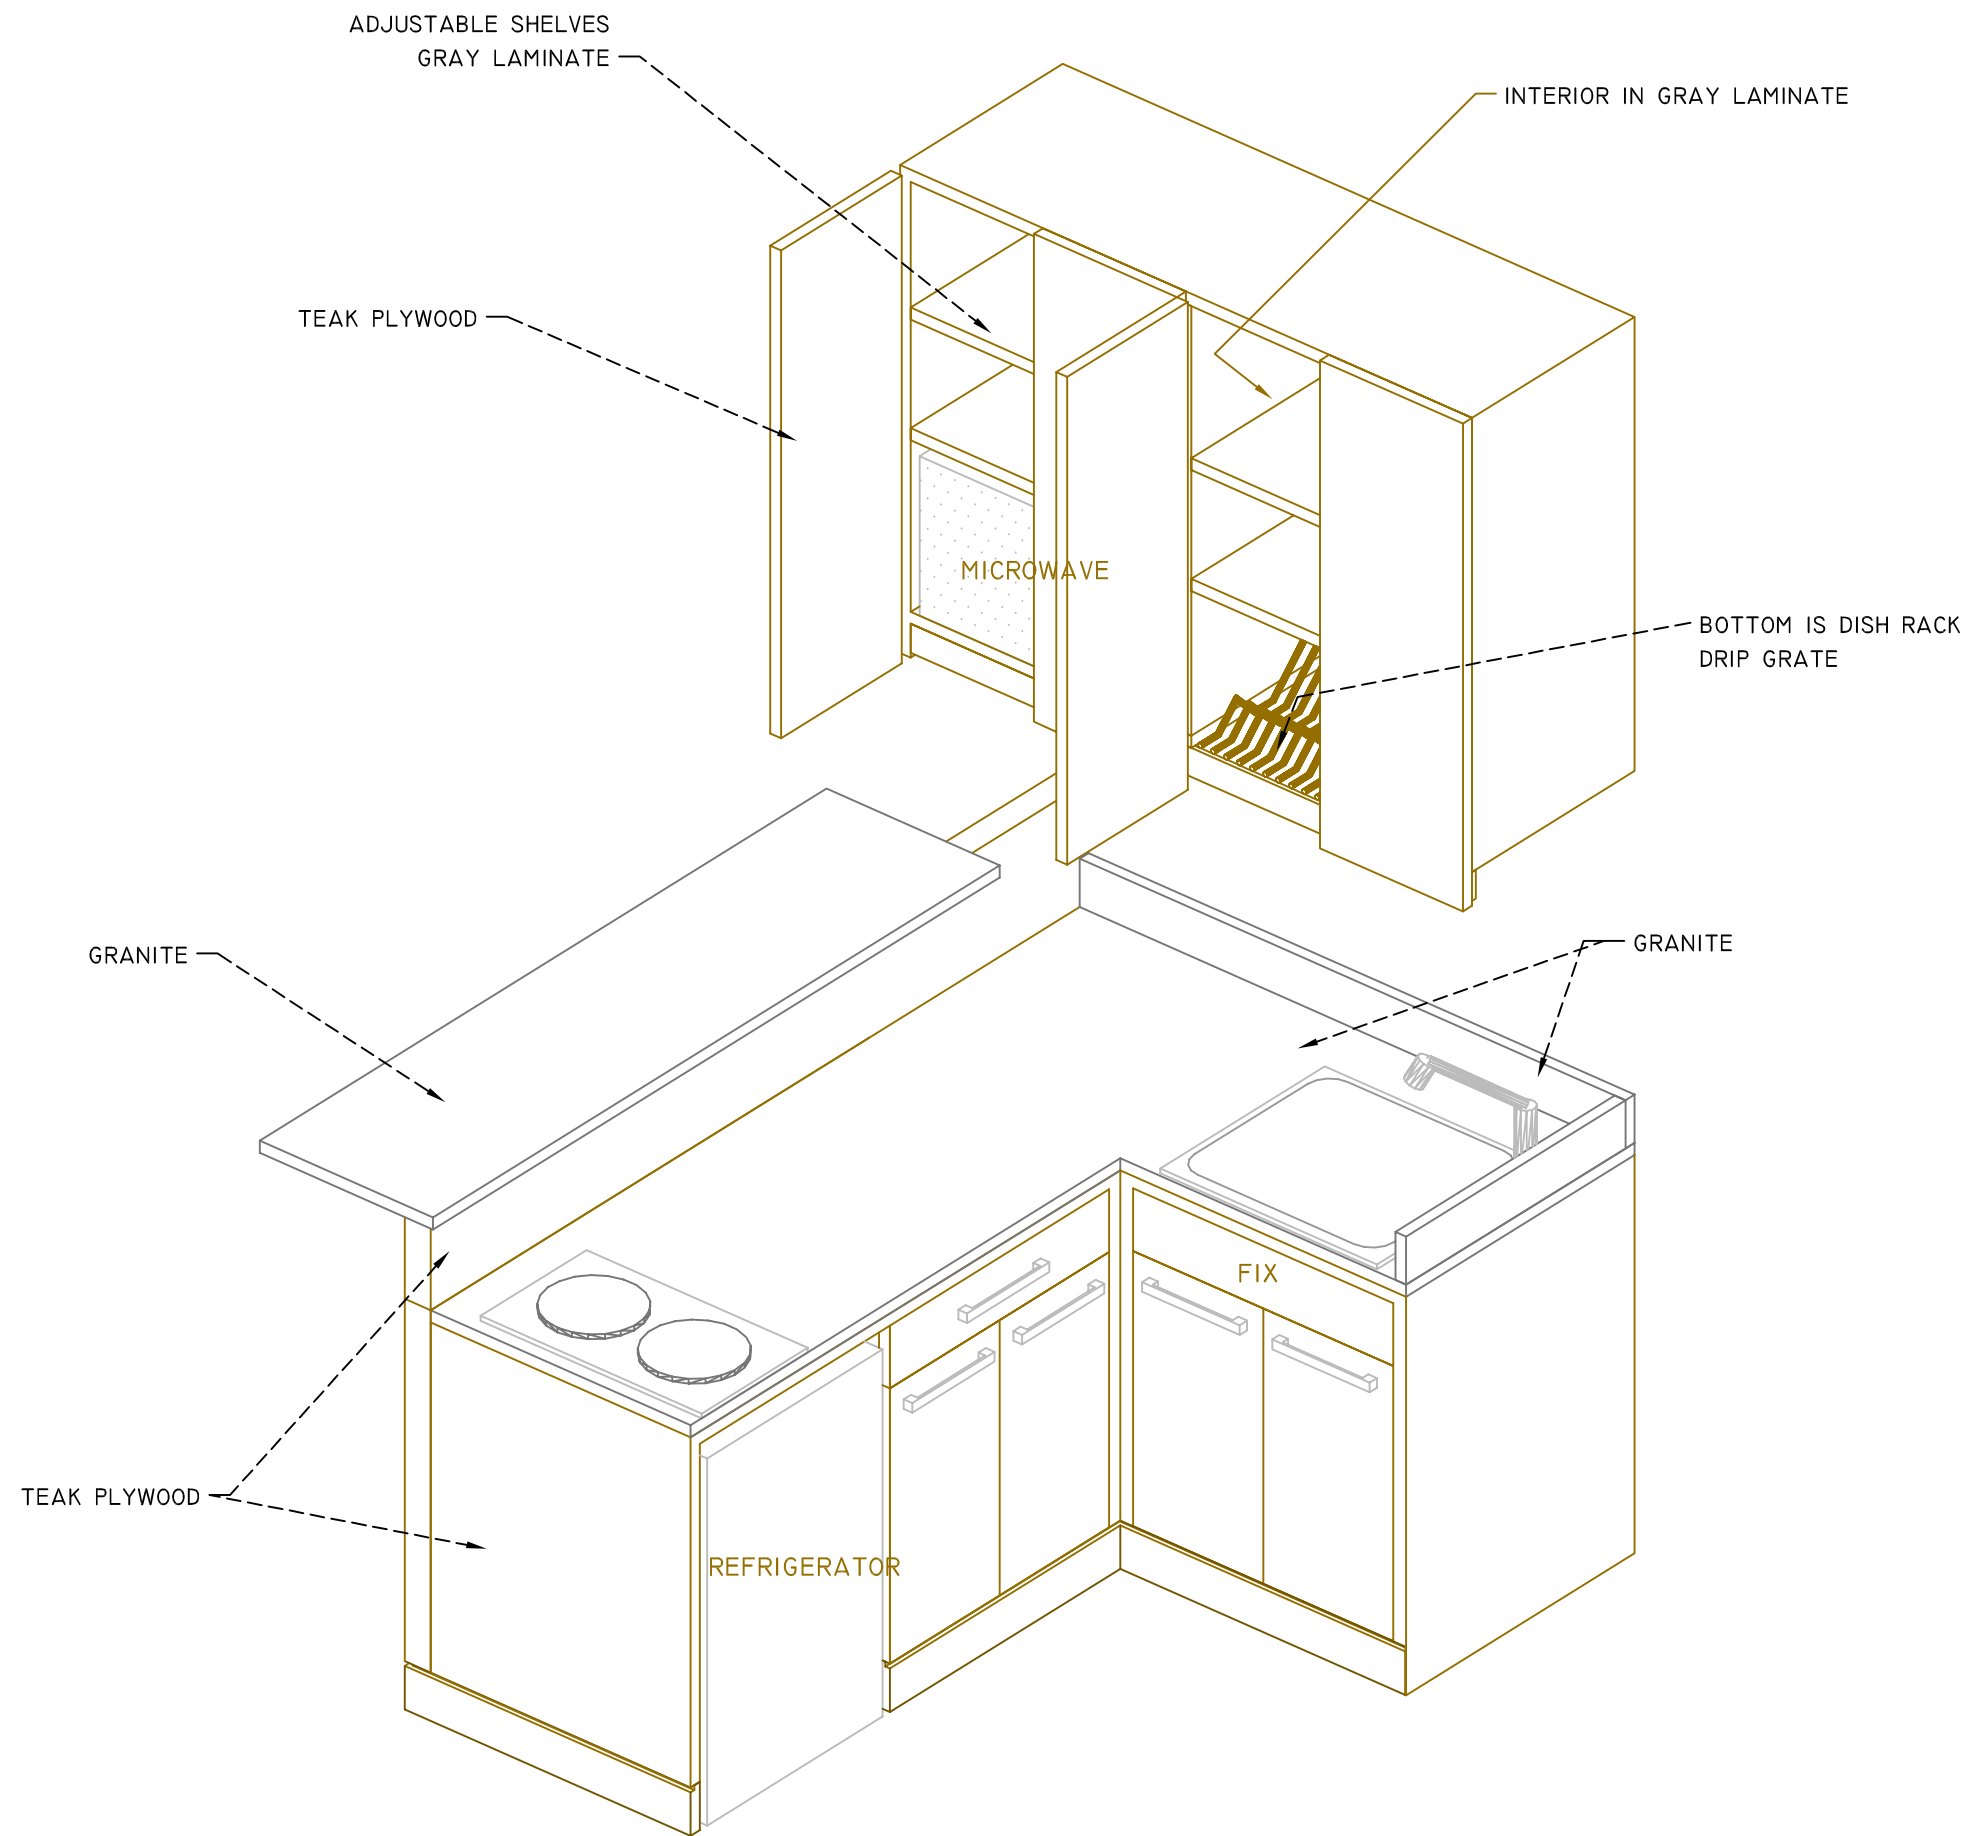

- MATERIAL NOTES:
1. EXTERIOR TEAK VENEER/PLYWOOD
STAINED MEDIUM NATURAL COLOR
2. SKIRTING STAINED DARK
3. INTERIOR IN GRAY LAMINATE

FLUSH

EXTERIOR IN
TEAK PLYWOOD

DOOR

TEAK PLYWOOD PANELS

KITCHENETTE ISOMETRIC
SLD 13A - MR TONY'S CONDOMINIUM

KITCHENETTE ISOMETRIC
SLD 13A - MR TONY'S CONDOMINIUM

KITCHENETTE LAYOUT
 SLD 13A - MR TONY'S CONDOMINIUM

KITCHENETTE FRONT ELEVATION
SLD 13A - MR TONY'S CONDOMINIUM

KITCHENETTE SIDE ELEVATION
 SLD 13A - MR TONY'S CONDOMINIUM